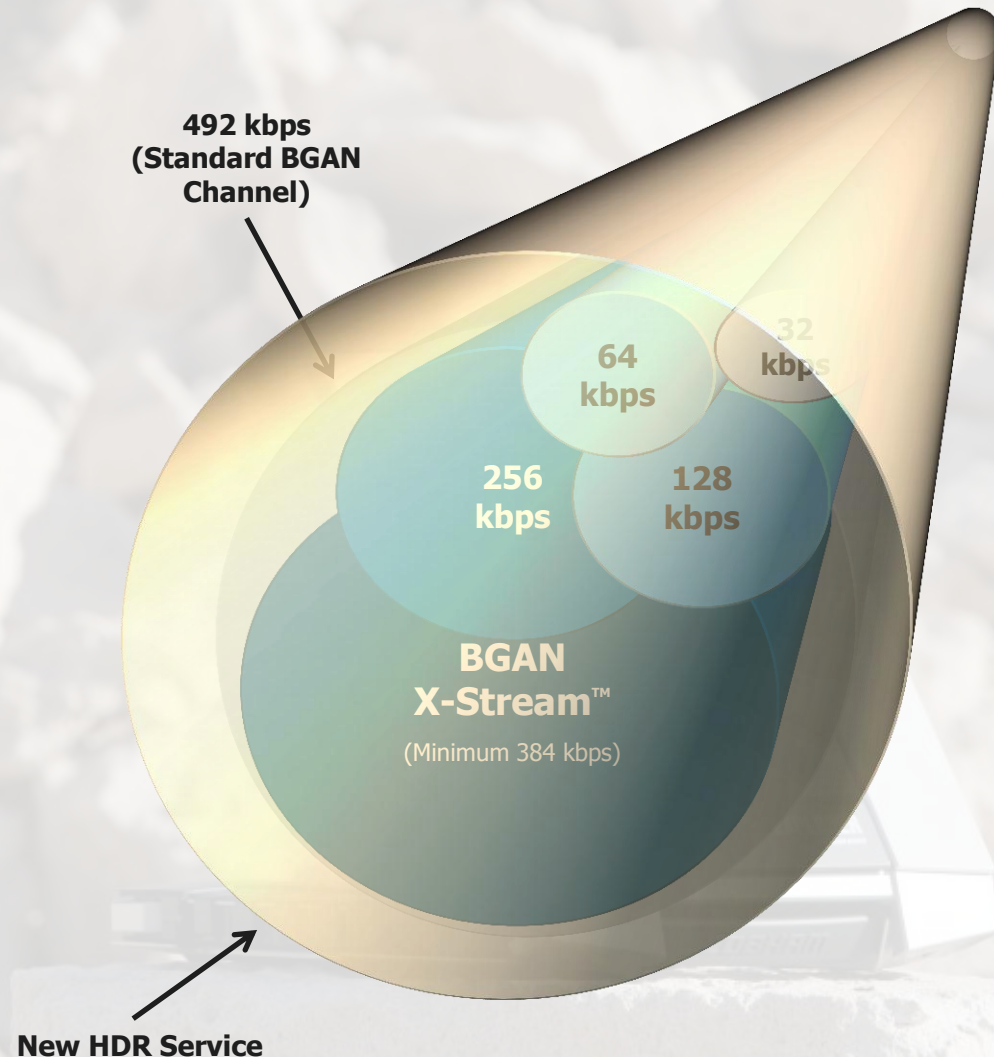

DEFENCE SYSTEMS DIVISION

- Defence Electronics

MISSION SYSTEMS DIVISION

- Aviation Services
- Life Support
- Mission Equipment

Introducing EXPLORER 710

Introducing EXPLORER 710 - the bar is raised

COBHAM

- A state of the art BGAN setting new standards in terms of speed, size and features.
- Radical improvement in video quality - the first and only BGAN to support High Data Rate streaming service from Inmarsat.
- Ultra-portable and lightweight with more capability.
- Shipstart: September 2013

High Data Rate Streaming QoS

- HDR on-demand Streaming Service provides a guaranteed bandwidth (QoS) of est. 650 kbps.
- Service offerings:
 - **Asymmetrical** (650 kbps up / 64 kbps down); pay for what you need.
 - **Symmetrical** – or premium (650 kbps up/down).
 - **Half-channel** (325 kbps).
- Standard (shared) data will continue to be 492 kbps (Class 1).
- HDR will launch in Q4 2013 under existing I4 satellites